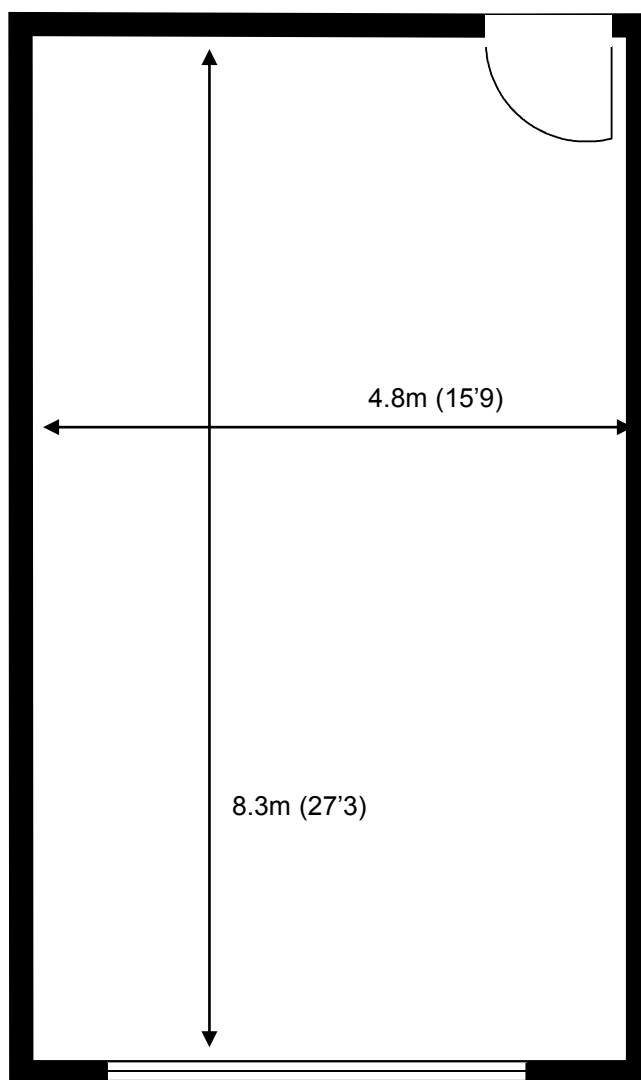

Waterhouse Business Centre

First Floor - Unit 84

40 sq m (431 sq ft)*

Waterhouse Business Centre

Cromar Way
Chelmsford
Essex CM1 2QE
01245 392000

*Approximate Measurements

Not to scale

Space for growing businesses

www.capitalspace.co.uk

Waterhouse Business Centre

First Floor - Unit 84

40 sq m (431 sq ft)*

Additional Information

Blinds at all windows.

We are happy to provide further details and answer any questions.

Please contact our Centre Manager on 01245 392000.