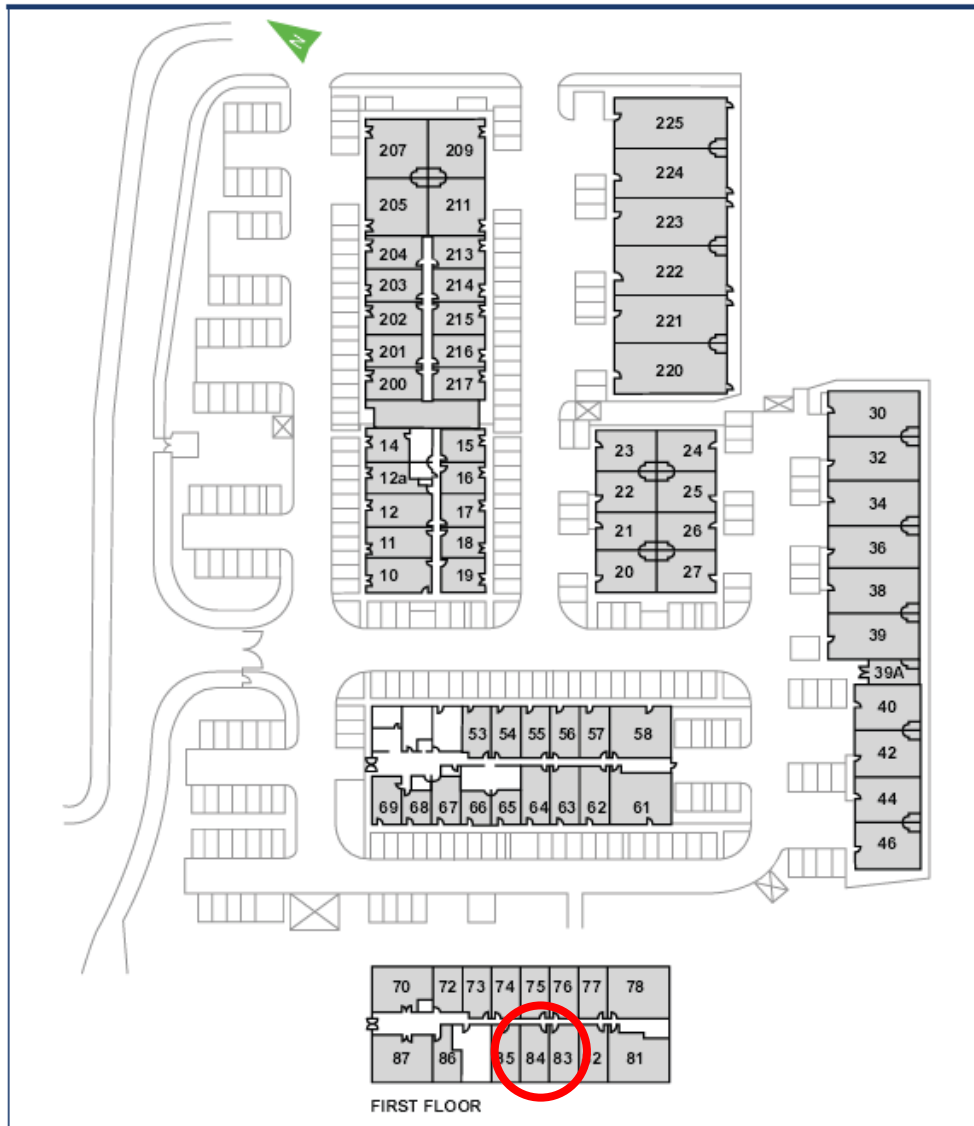

Waterhouse Business Centre

First Floor - Unit 84

40 sq m (431 sq ft)*

Waterhouse Business Centre

Cromar Way
Chelmsford
Essex CM1 2QE
01245 392000

*Approximate Measurements

Not to scale

Space for growing businesses

www.capitalspace.co.uk

Waterhouse Business Centre

First Floor - Unit 84

40 sq m (431 sq ft)*

Additional Information

Blinds at all windows.

We are happy to provide further details and answer any questions.

Please contact our Centre Manager on 01245 392000.